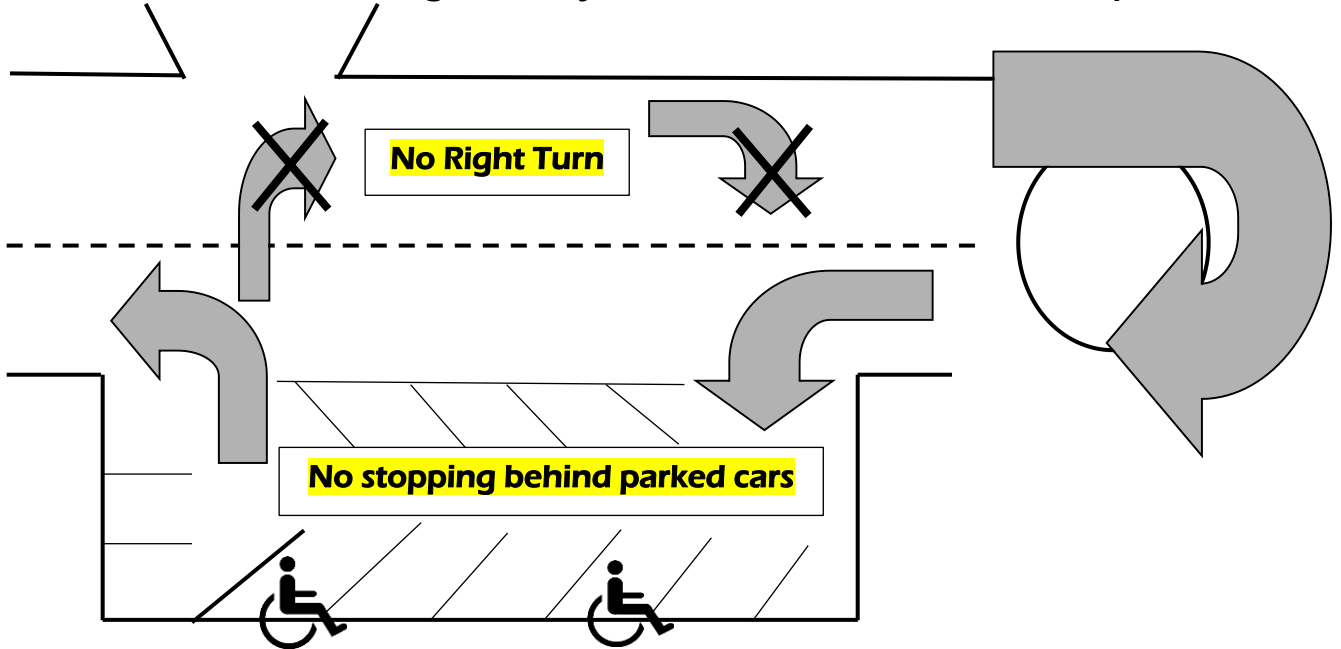

Traffic Management

- Please abide by the following guidelines at school drop-off between **8:30am and 9:00am** and school pick-up between **2:45pm and 3:20pm**.
- Please collect your children from the classroom, the Roberts Line school gate or the Mihaere Drive rolling pick-up zone. **Do not allow children to cross the car park without an accompanying adult. Please use the kea crossings at all times.**
- Woolworths have given permission for school parents to use their carpark.

Guidelines for the Roberts Line carpark

Please do not turn right directly into or out of the Roberts Line carpark.

Guidelines for Mihaere Drive carpark

No entry to the Mihaere Drive carpark during drop-off and pick-up times.